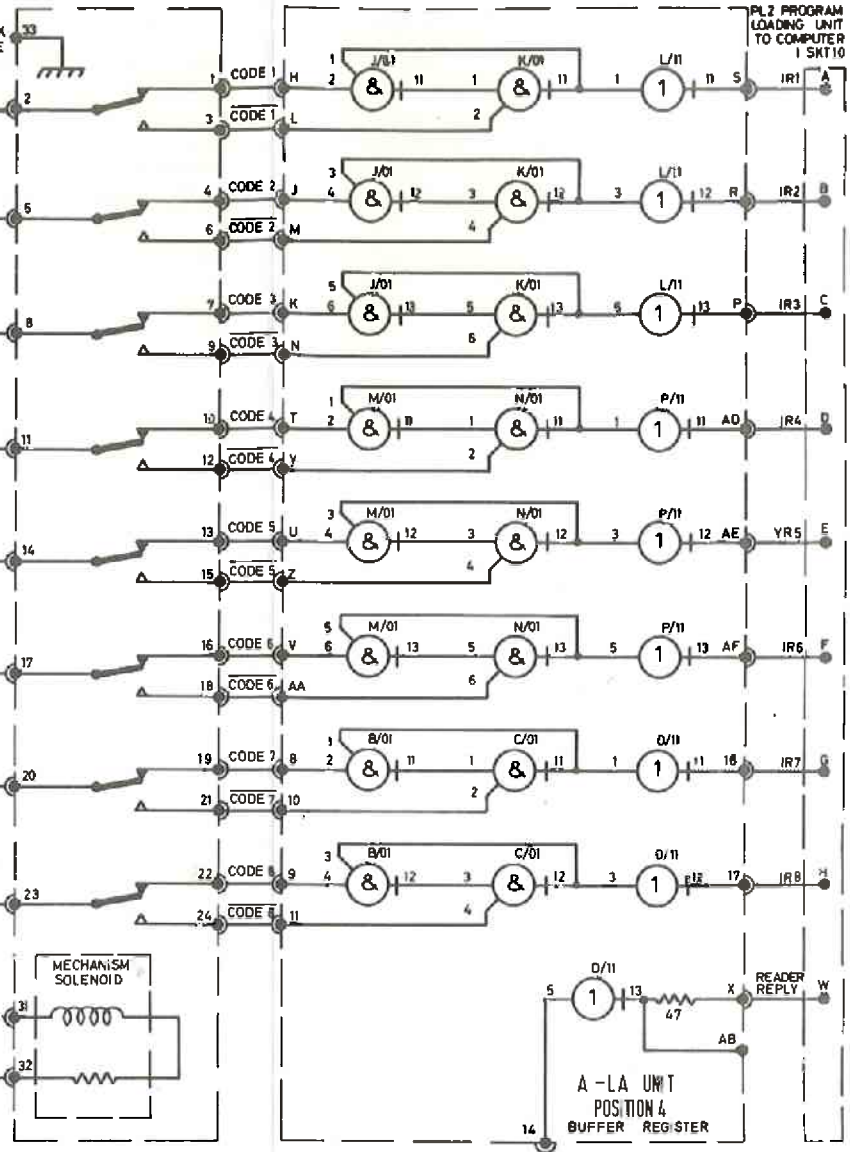

NOTE: THE SCREENS OF ALL SCREENED CABLES ARE TO BE CONNECTED TO MAINS EARTH.

PL3 PROGRAM LOADING UNIT TO FILTER UNIT 9 SKT 2

PL2 PROGRAM LOADING UNIT TO COMPUTER 1 SKT 10

A-LA TO PC SKT 4
A-LB TO PC SKT 5
CREED TO SKT 6

TAPE READER UNIT
CREED 54181 8 TRACK
B.S. 3480 (1982) CODE
24V OPERATING
VOLTAGE

920B COMPUTER PROGRAM LOADING UNIT LOGIC DIAGRAM

TO BE READ IN CONJUNCTION WITH 322 A 7191

C11