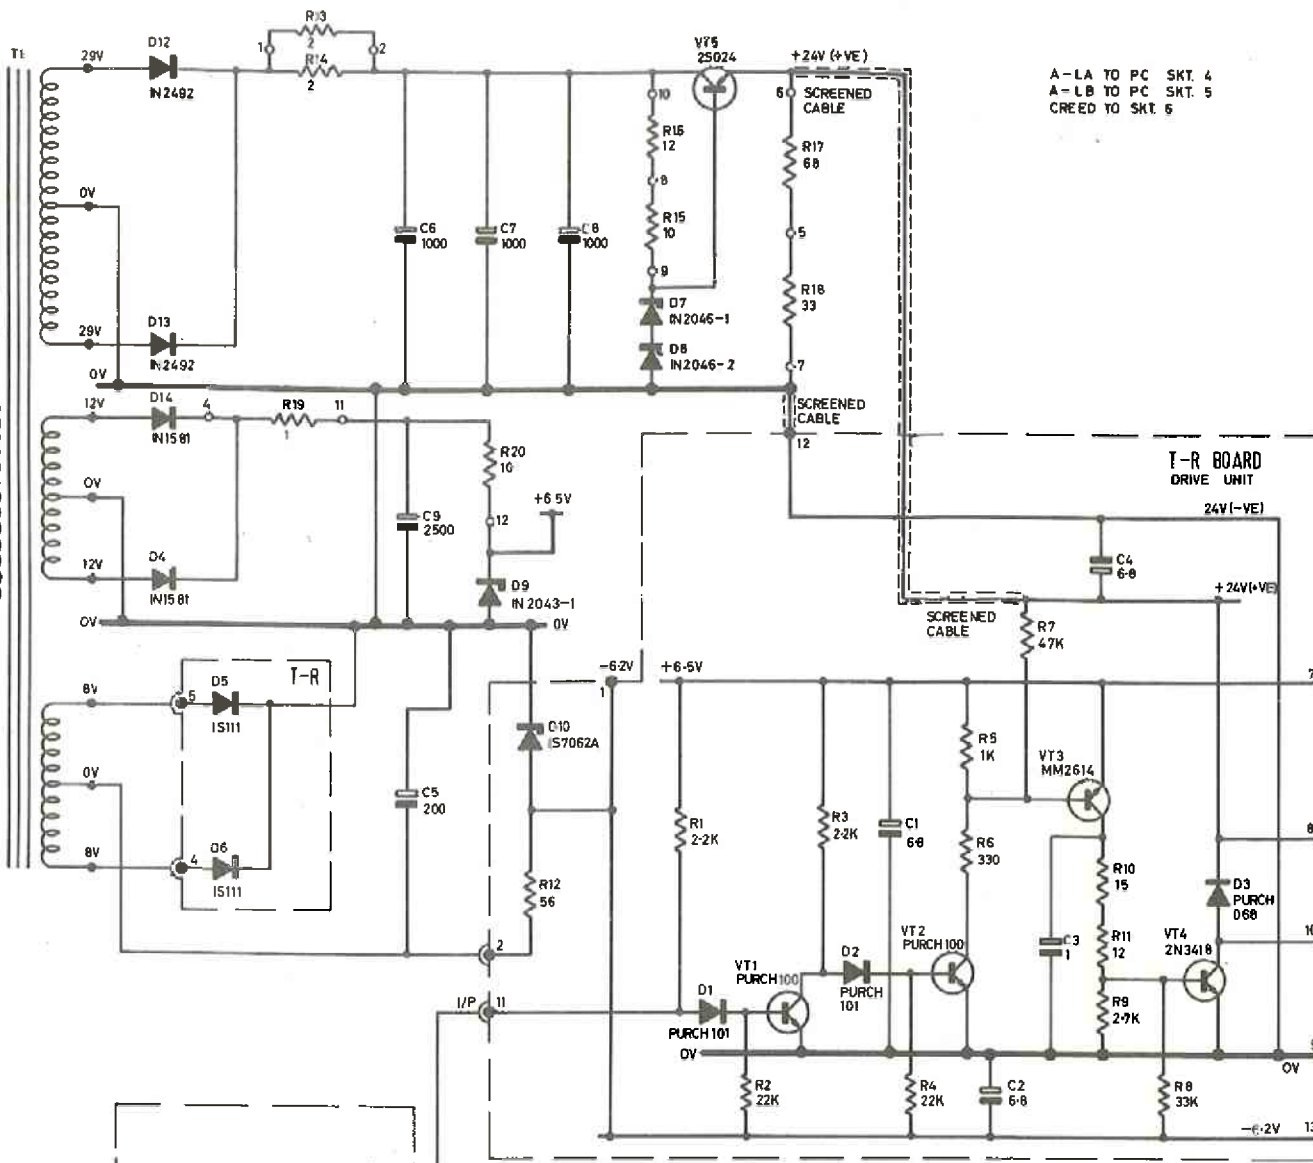

NOTE: THE SCREENS OF ALL SCREENED CABLES ARE TO BE CONNECTED TO MAINS EARTH.

PL3 PROGRAM LOADING UNIT TO FILTER UNIT 9 SKT 2

PL2 PROGRAM LOADING UNIT TO COMPUTER 1 SKT 10

A-LA TO PC SKT 4
A-LB TO PC SKT 5
CREED TO SKT 6

TAPE READER UNIT
CREED 54181 8 TRACK
B.S. 3480 (1982) CODE
24V OPERATING
VOLTAGE

920B COMPUTER PROGRAM LOADING UNIT LOGIC DIAGRAM

TO BE READ IN CONJUNCTION WITH 322 A 7191

C11