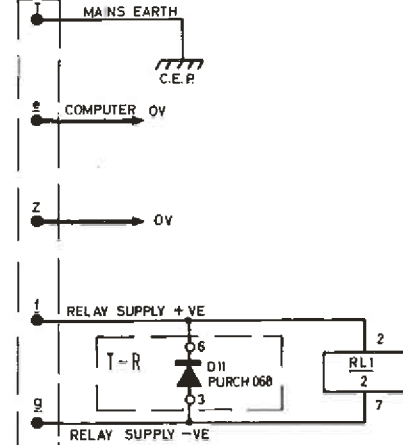

NOTE: THE SCREENS OF ALL SCREENED CABLES ARE TO BE CONNECTED TO MAINS EARTH.

PL3 PROGRAM LOADING UNIT TO FILTER UNIT 9 SKT 2

PL2 PROGRAM LOADING UNIT TO COMPUTER 1 SKT 10

A-LA TO PC SKT 4
A-LB TO PC SKT 5
CREED TO SKT 6

TAPE READER UNIT
CREED 54181 8 TRACK
B.S. 3480 (1982) CODE
24V OPERATING
VOLTAGE

920B COMPUTER PROGRAM LOADING UNIT LOGIC DIAGRAM

TO BE READ IN CONJUNCTION WITH 322 A 7191

C11