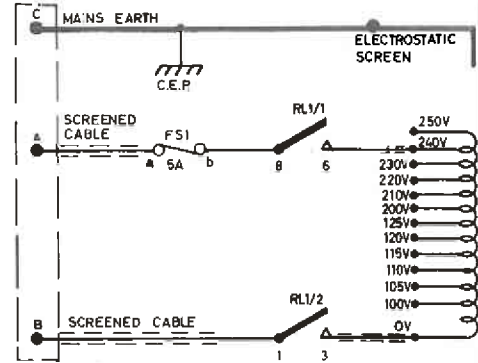

NOTE: THE SCREENS OF ALL SCREENED CABLES ARE TO BE CONNECTED TO MAINS EARTH.

PL3 PROGRAM LOADING UNIT TO FILTER UNIT 9 SKT 2

PL2 PROGRAM LOADING UNIT TO COMPUTER 1 SKT 10

A-LA TO PC SKT 4
A-LB TO PC SKT 5
CREED TO SKT 6

TAPE READER UNIT
CREED 54181 8 TRACK
B.S. 3480 (1982) CODE
24V OPERATING
VOLTAGE

920B COMPUTER PROGRAM LOADING UNIT LOGIC DIAGRAM

TO BE READ IN CONJUNCTION WITH 322 A 7191

C11