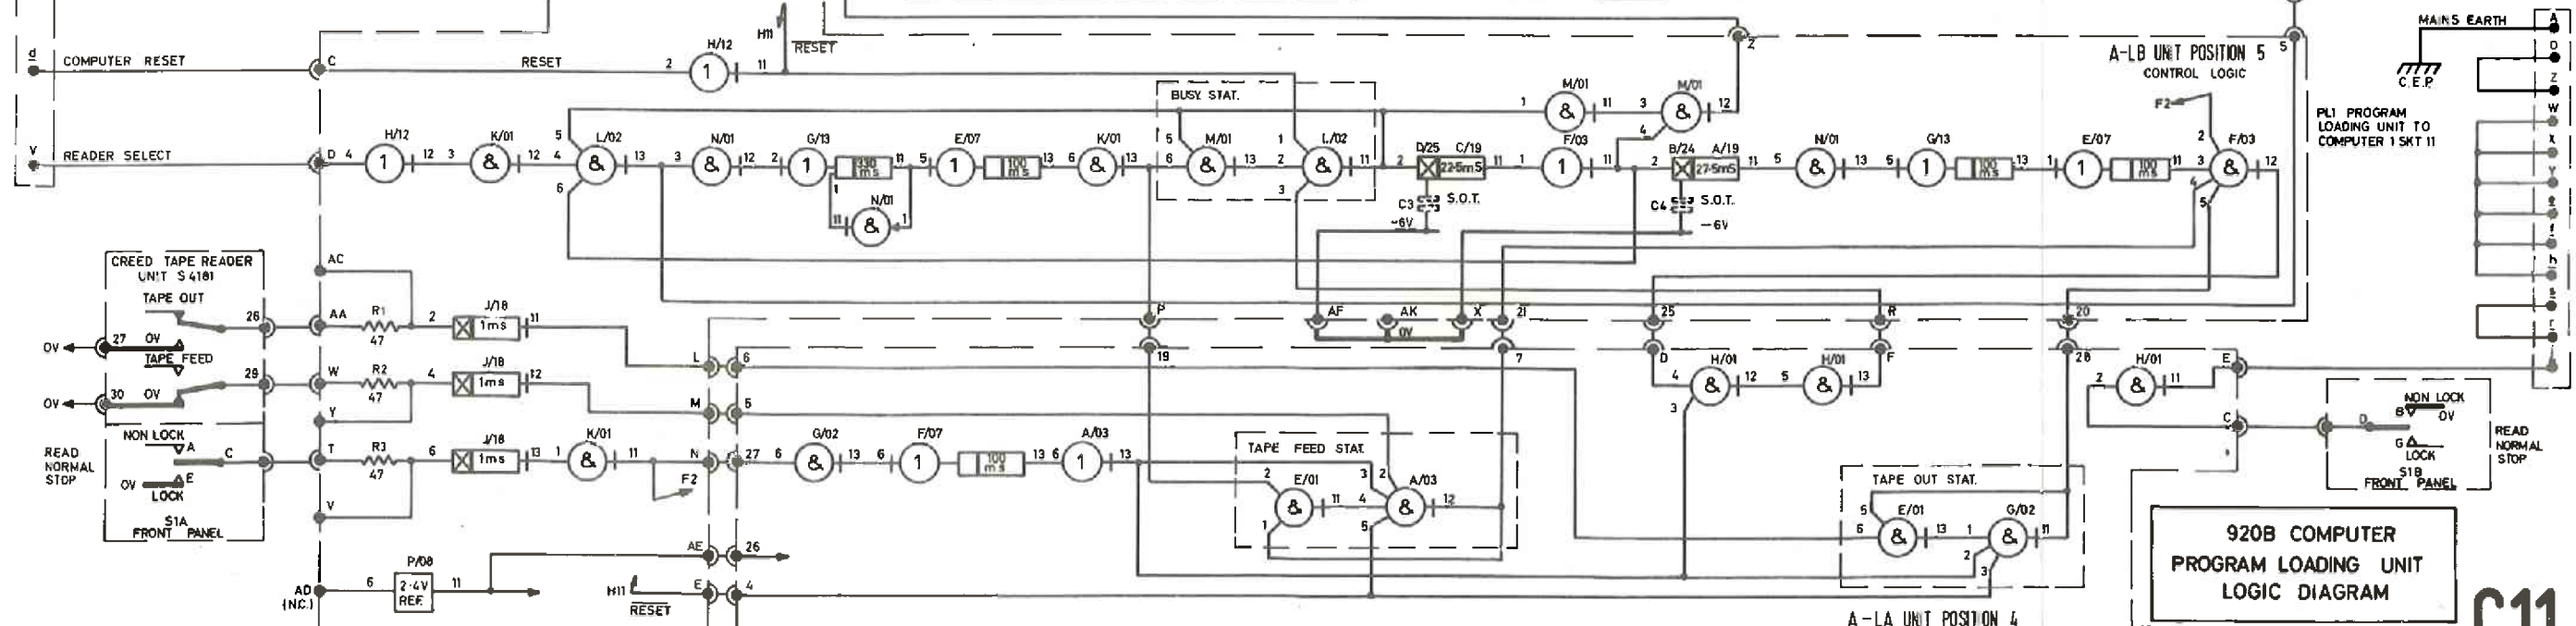

NOTE: THE SCREENS OF ALL SCREENED CABLES ARE TO BE CONNECTED TO MAINS EARTH.

PL3 PROGRAM LOADING UNIT TO FILTER UNIT 9 SKT 2

PL2 PROGRAM LOADING UNIT TO COMPUTER 1 SKT 10

A-LA TO PC SKT 4
A-LB TO PC SKT 5
CREED TO SKT 6

TAPE READER UNIT
CREED 54181 8 TRACK
B.S. 3480 (1982) CODE
24V OPERATING
VOLTAGE

920B COMPUTER PROGRAM LOADING UNIT LOGIC DIAGRAM

TO BE READ IN CONJUNCTION WITH 322 A 7191

C11