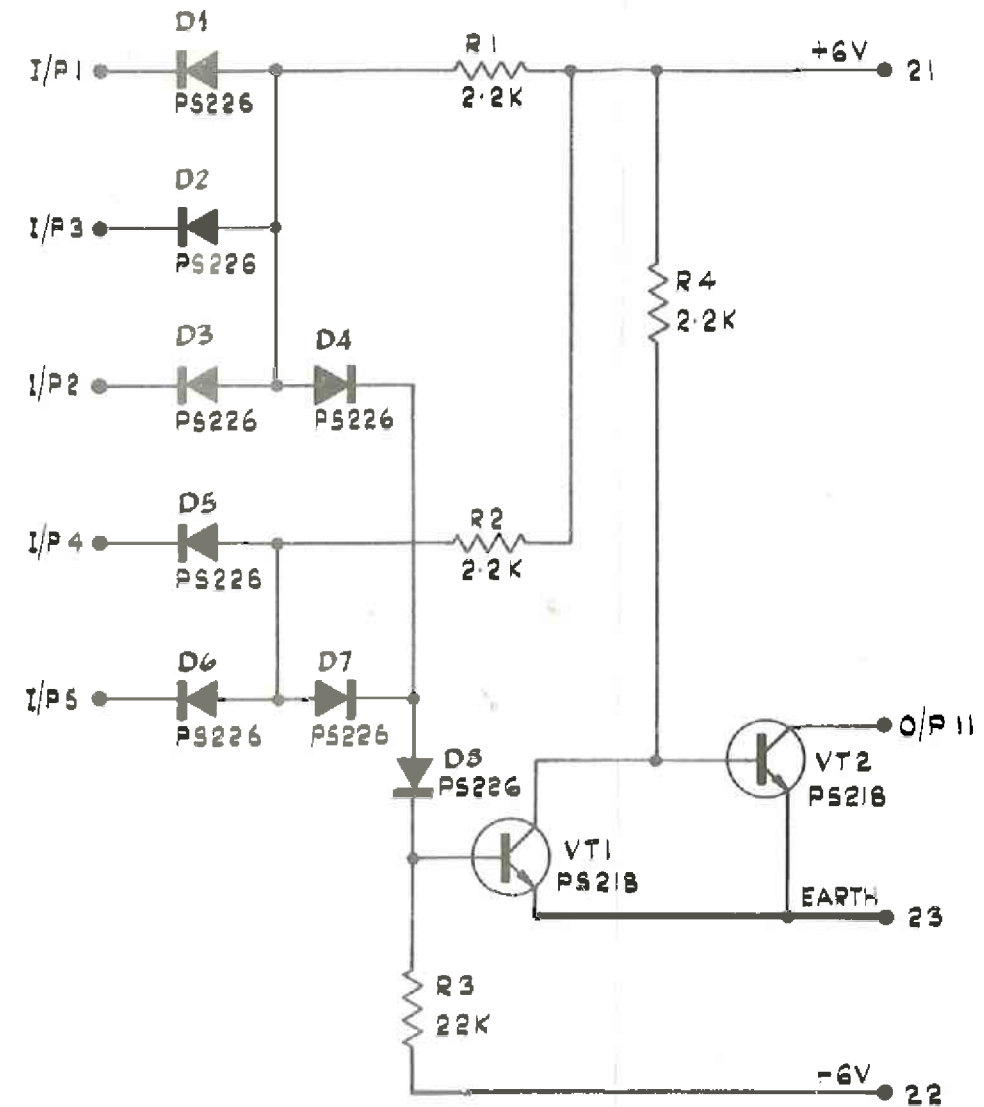

CONNECT TO TELEPRINTER USING CONCORDIA 4 CORE SCREENED 14/0076 CABLE

AS IT STANDS, CIRCUIT DRIVING RANGE IS 0' - 100'
 FOR RANGE 100' - 1/3 MILE CONNECT EXTERNAL 470Ω (F25 OR TR4) ACROSS
 " " 1/3 MILE - 2/3 MILE " " 120Ω " " PINS
 " " 2/3 MILE - 1 MILE " " SHORTING LINK 12 & 13

DRAWN	W.V.P	ISSUE No.	1	2					
CHECKED	CS 1133	A.R. No.	1997	2123					
APPR'VED		DATE	1.3.67						
DATE		INITIALS	W.V.P	GL					

ELLIOTT BROTHERS (LONDON) LTD.

TITLE L.S.A. 30
 TELEPRINTER LINE DRIVER
 + AND - OR GATE

INSTRUCTION SHEET

322 A 7191

SHEET No 25
 OF

DRAWN	W.V.P	ISSUE No.	1	3					
CHECKED	CS 1133	A.R. No.	1997	2123					
APPR'VED		DATE	1.3.67						
DATE	2.1.67	INITIALS	W.V.P	GL					

ELLIOTT BROTHERS (LONDON) LTD.