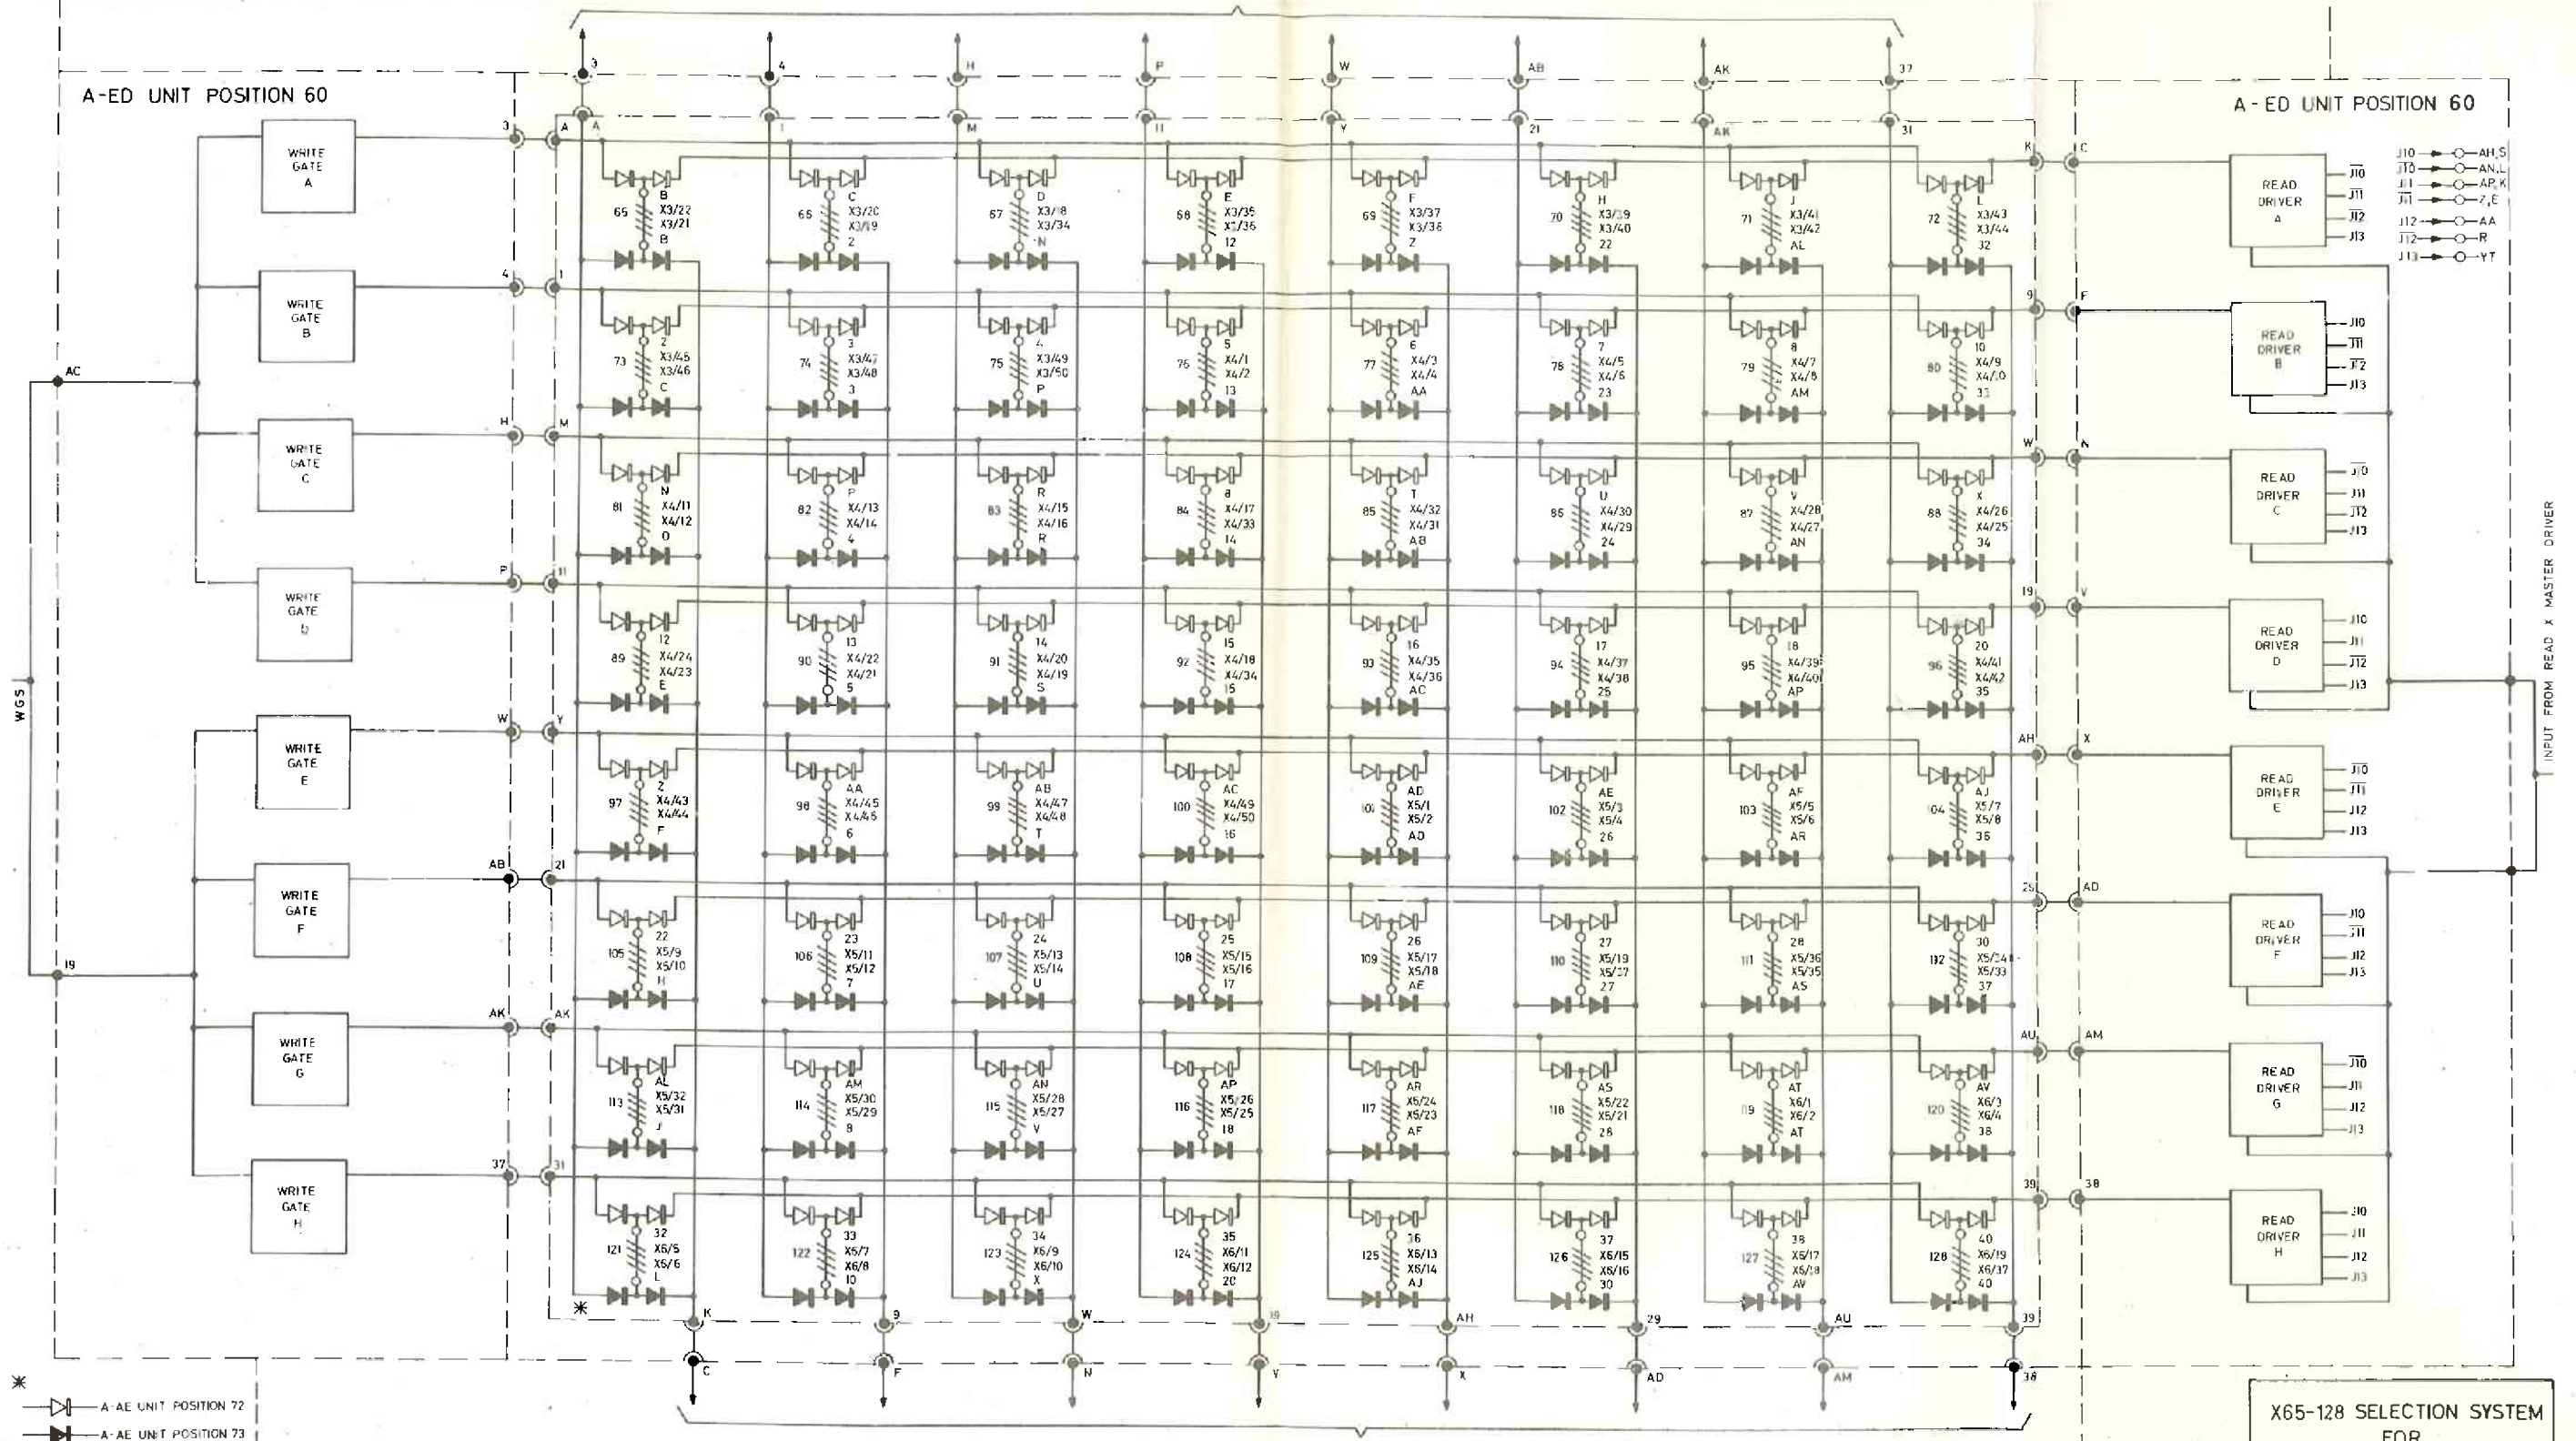

TO READ GATES UNIT POSITION 61

A-ED UNIT POSITION 60

A-ED UNIT POSITION 60

X65-128 SELECTION SYSTEM  
FOR  
920B STORES