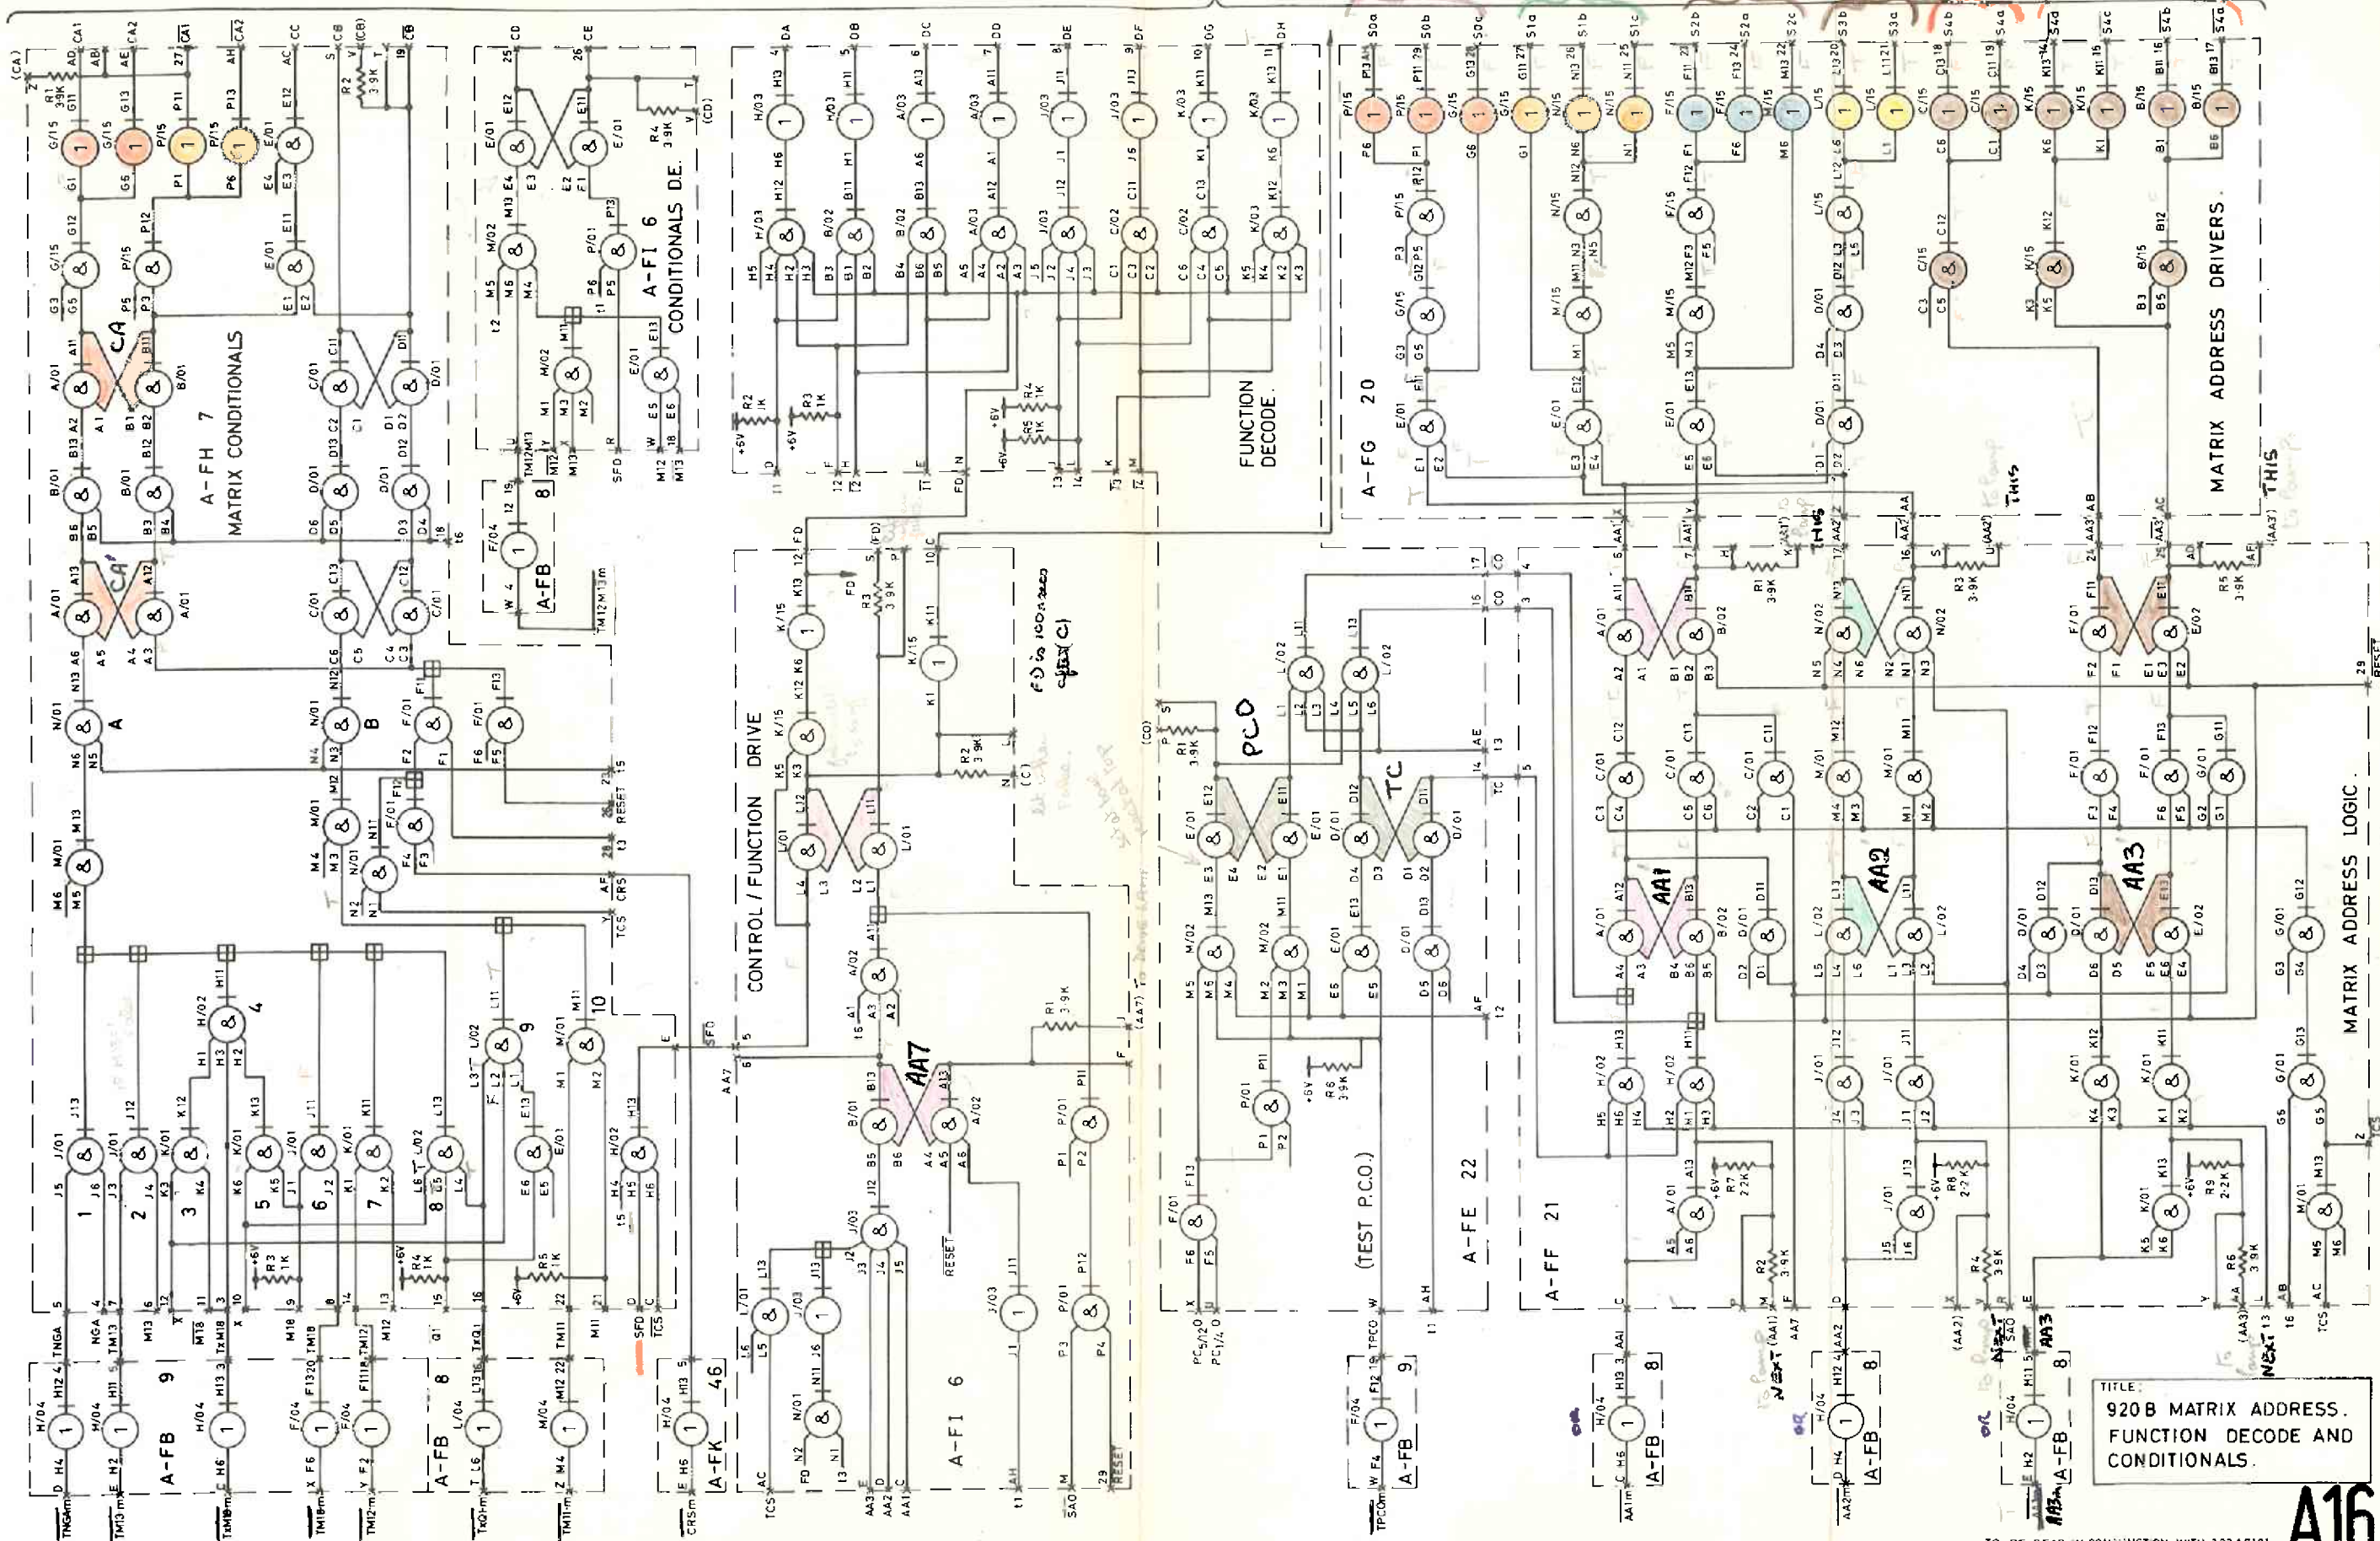

Conditional Reset Suppressed
CRS

TITLE:
920B MATRIX ADDRESS.
FUNCTION DECODE AND
CONDITIONALS.

A16

TO BE READ IN CONJUNCTION WITH 322A7191

NOTE: block 20 can only be approached via block C2