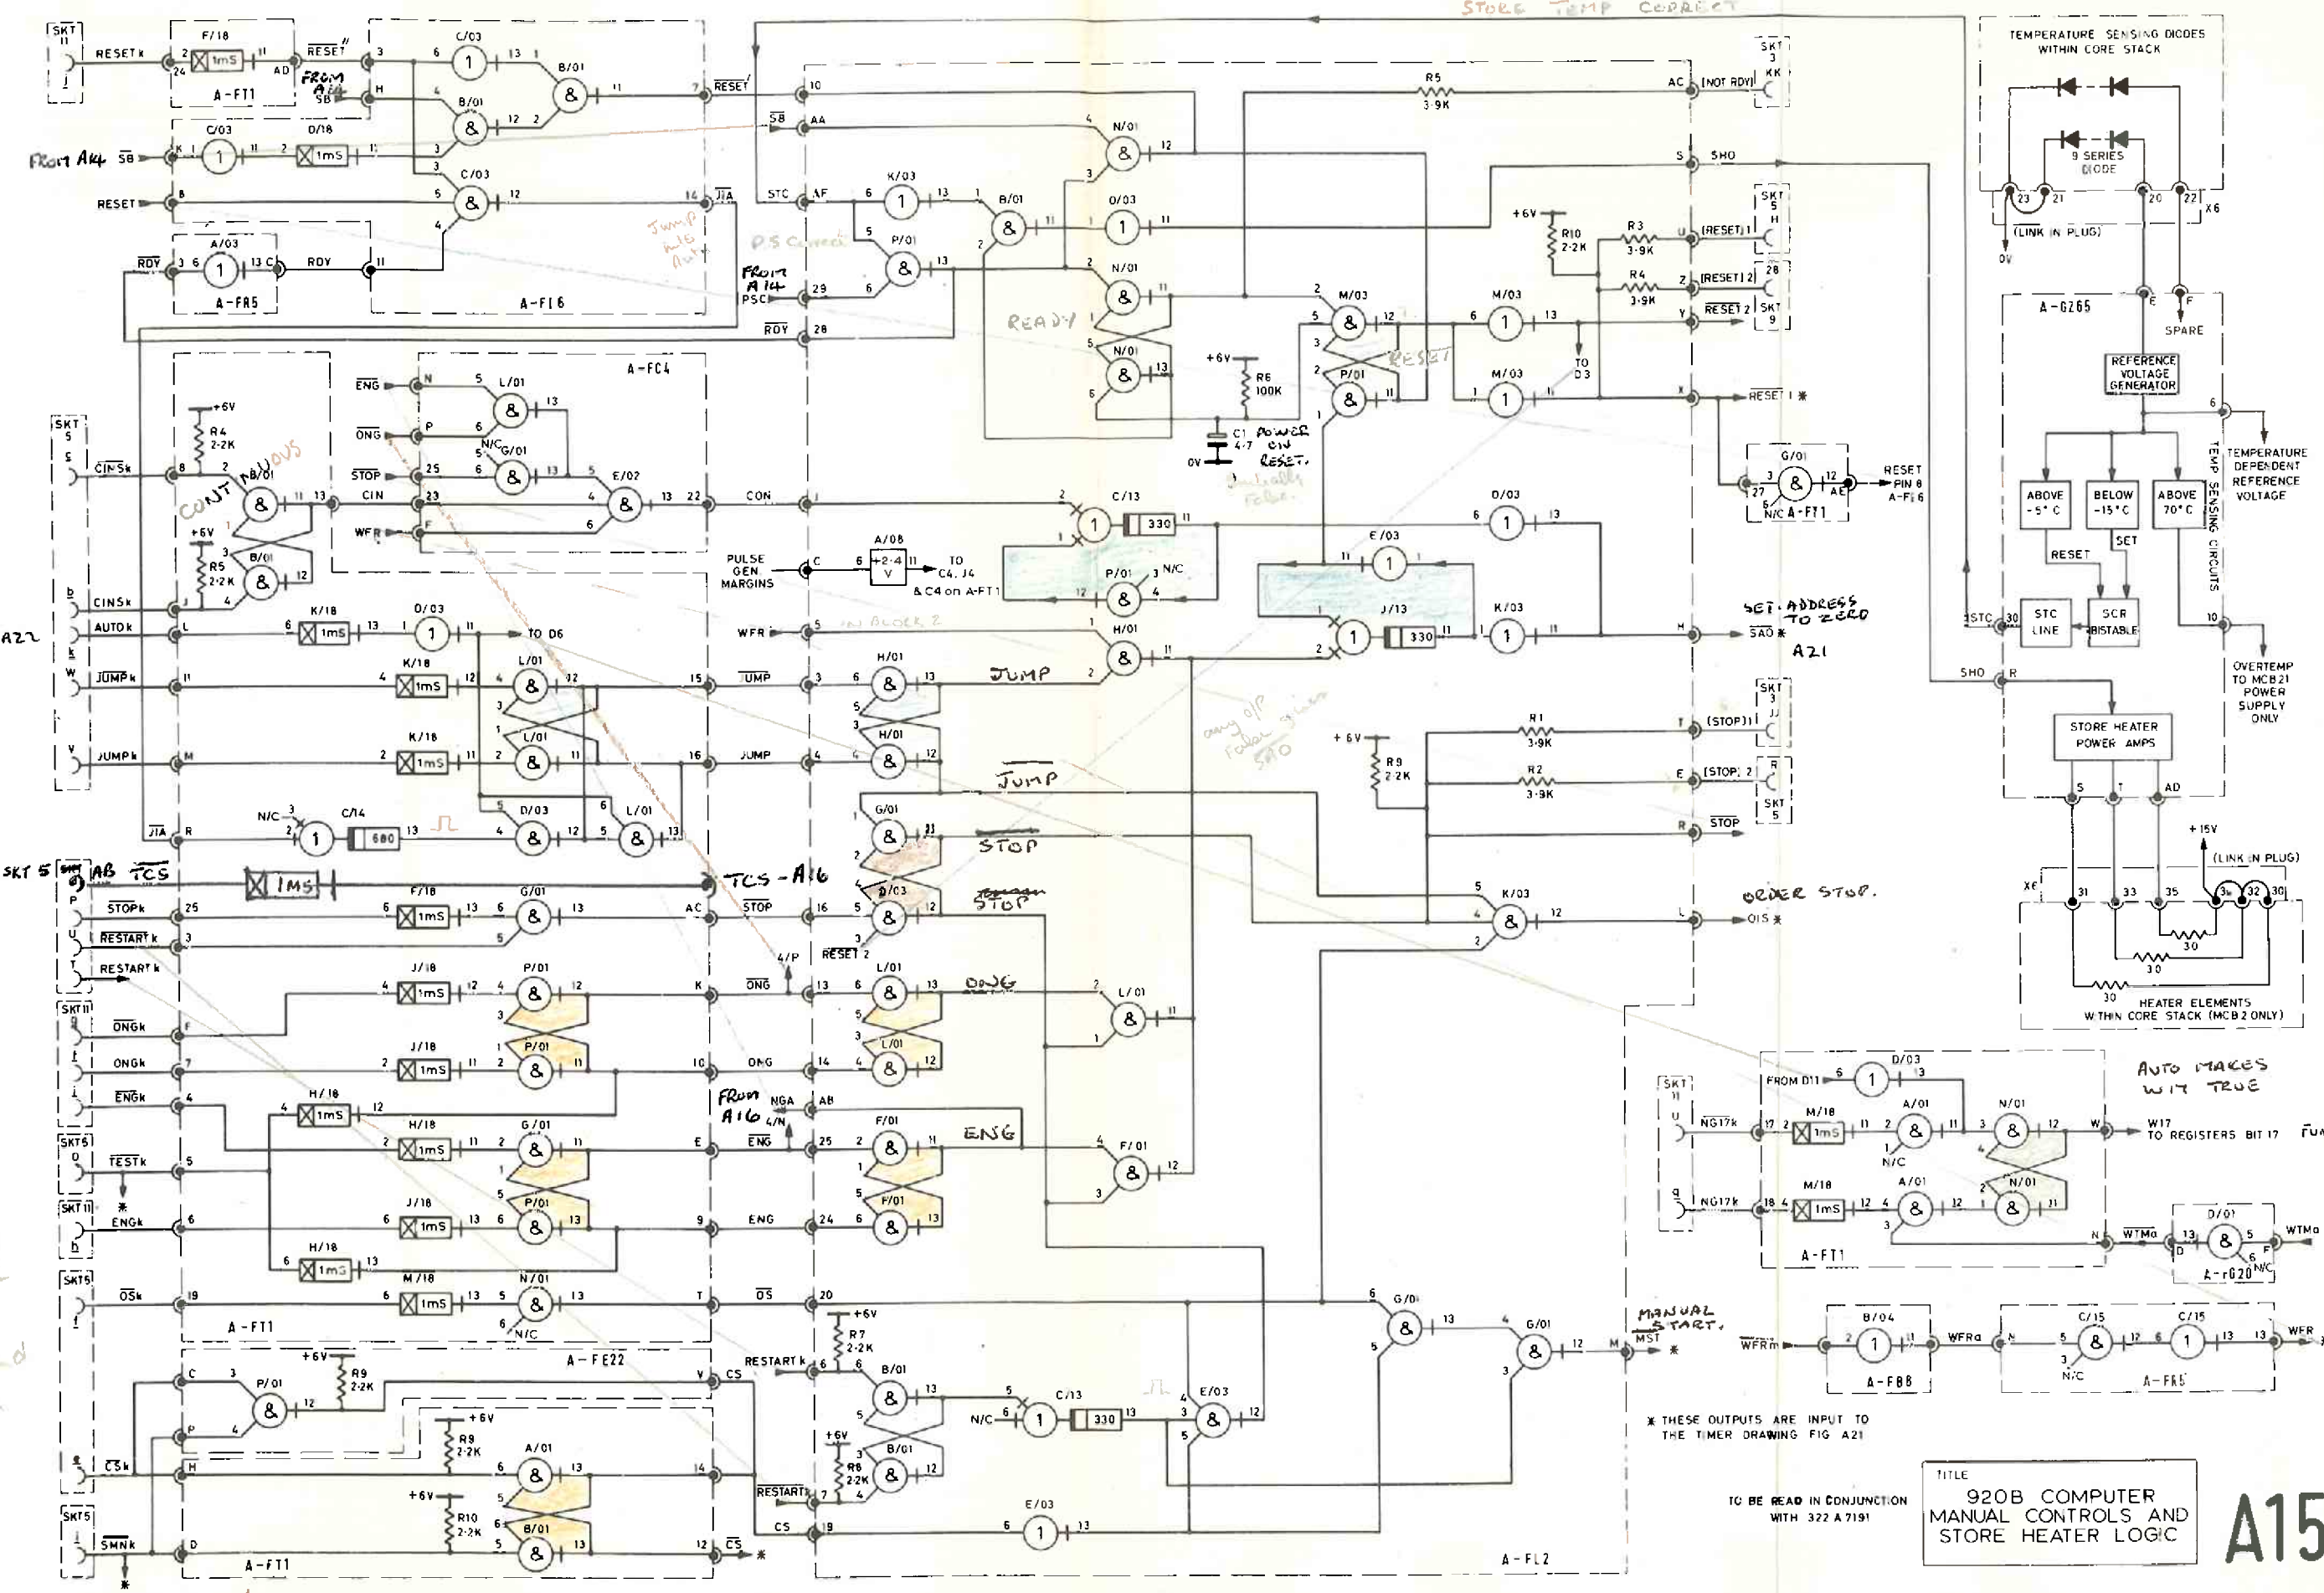

STORE TEMP CORRECT

Order stop  
 stops at end  
 of function  
 Cycle stop  
 stops at end  
 of block.

Stop Mode Normal.

\* THESE OUTPUTS ARE INPUT TO THE TIMER DRAWING FIG A21

TO BE READ IN CONJUNCTION WITH 322 A 7191

TITLE  
 920B COMPUTER  
 MANUAL CONTROLS AND  
 STORE HEATER LOGIC

A15