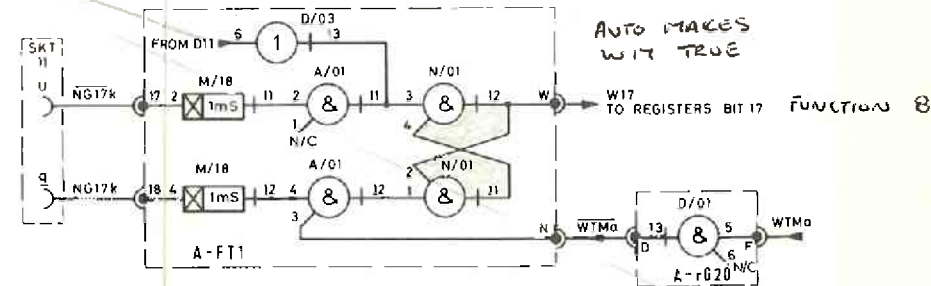

STORE TEMP CORRECT

Order stop  
 stops at end  
 of function  
 Cycle stop  
 stops at end  
 of block.

Stop Mode Normal.

\* THESE OUTPUTS ARE INPUT TO THE TIMER DRAWING FIG A21

TO BE READ IN CONJUNCTION WITH 322 A 7191