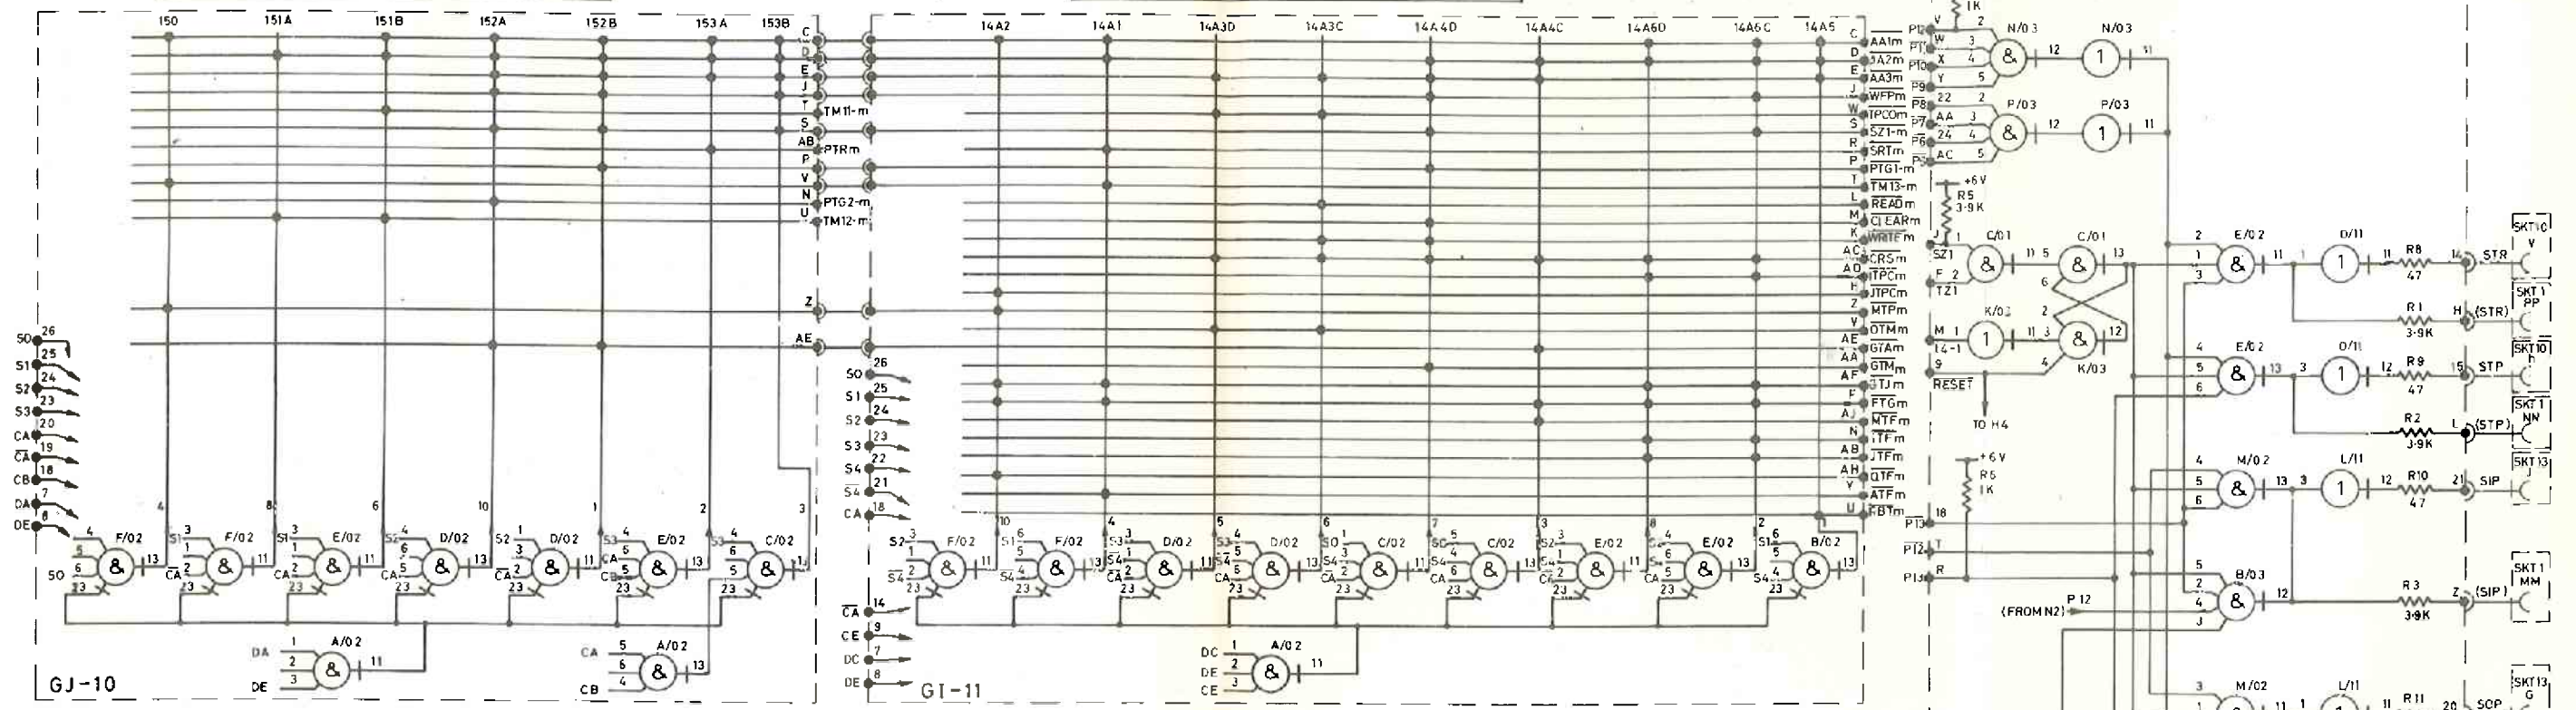

FUNCTION 15 CONTROL MATRIX

FUNCTION 14A CONTROL MATRIX

TO BE READ IN CONJUNCTION WITH 322A7191

TITLE:  
920 B COMPUTER  
INPUT/OUTPUT OVERALL  
LOGIC

SHEET 2

A13