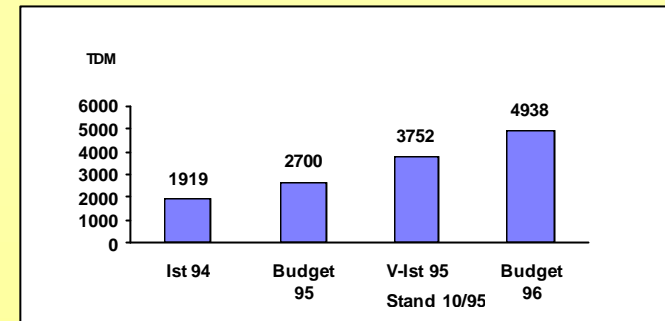

Short Profile:

Members

- Bavarian Ministry for Economy
- Bavarian Science Foundation
- Siemens
- BMW
- Softlab
- Bavarian State Bank
- TU Munich (Prof. Broy)
- IXTRA

Location

- Munich's High Tech Park (Arabellapark)

Staff

- 8 Researchers (1993)
- 15 Researchers (1994)
- 25 Researchers (1995)
- 40 Researchers (1996)