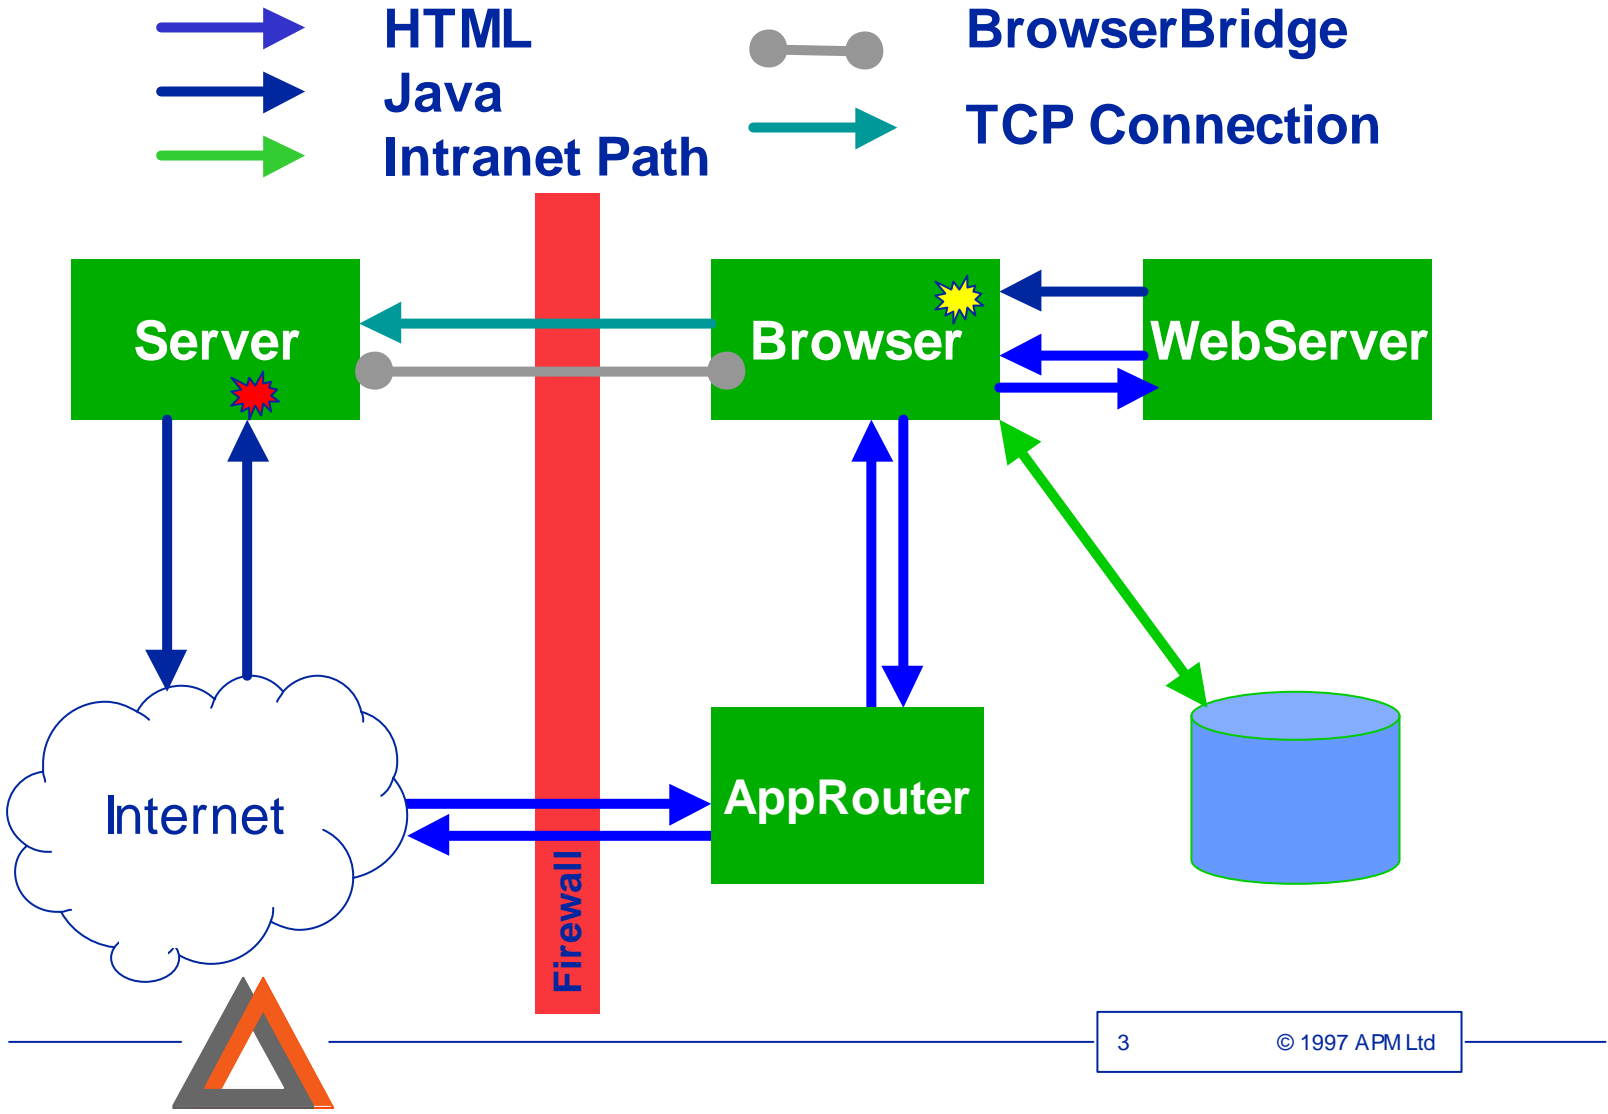

APM Work in FollowMe

Andrew Herbert

Andrew.Herbert@ansa.co.uk

<http://www.ansa.co.uk>

Background

- APM Ltd business
 - Collaborative Research: ANSA
 - leading edge distributed computing research
 - input to standards (ODP, OMG CORBA, Java)
 - Consulting in CORBA & Java
 - electronic commerce
 - financial sector
 - telecoms sector
 - Java deployment software products
 - "Digitivity" - <http://www.digitivity.com>
 - "CAGE" - secure browsing of Internet Java
 - "Code Conductor" - Java application server
- Based in Cambridge & Los Altos, 60 people

CAGE Product

Why FollowMe?

- Contribute architecture skills
 - ODP, CORBA, Java
- Enhance ANSA research
- Develop mobile object technology
 - CAGE as safe house for agents
 - agents for management in federated systems
 - simpler protocols for electronic commerce
- Learn from partners
 - User access - alternative client devices
 - Agent technology - autonomous management
 - Service deployment - performance strategies
 - Applications - identify business opportunities